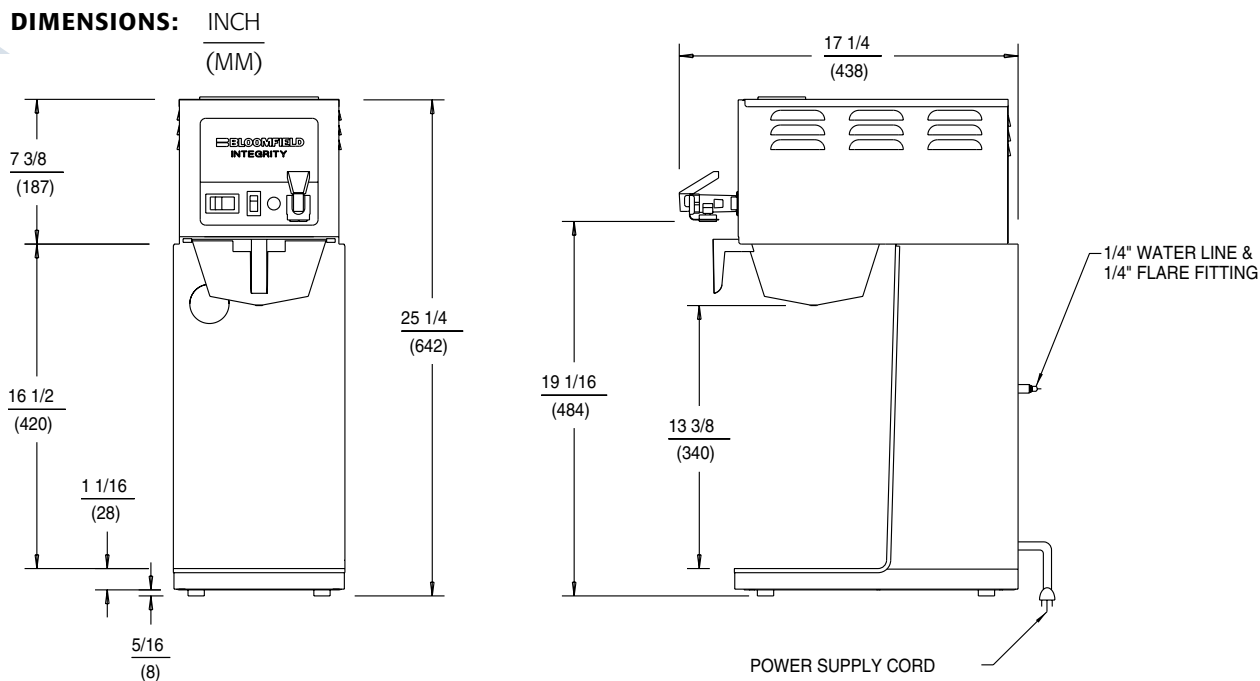

DIMENSIONS:

SPECIFICATIONS:

MODELS	WATTS	VOLTS	AMPS	PHASE	POWER SUPPLY CORD
*8773	1500	120	12.5	SINGLE	NEMA 5-15P
8773AU	1800	240	7.5	SINGLE	SUPPLIED
8773EU/UK	1800	220-240	7.5	SINGLE	SUPPLIED

* Also meets Canadian standards. Denotes CE approved models. Denotes export products.