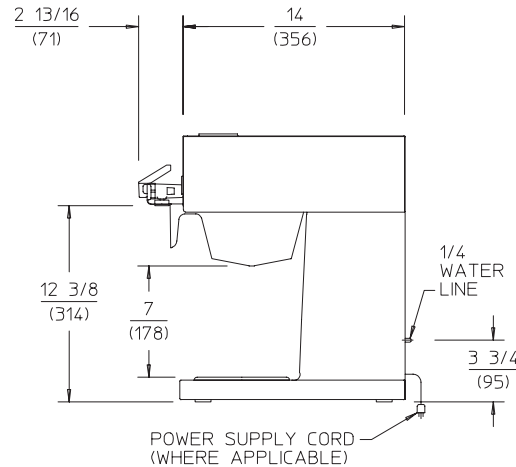

Accessories

Bloomfield offers a full line of coffee warmers, grinders and glass decanters.

BLOOMFIELD

MODELS
8572, 8572L, 8573, 8574

DIMENSIONS: INCH
(MM)

SPECIFICATIONS:

MODELS	WATTS	VOLTS	AMPS	PHASE	POWER SUPPLY CORD
8572, 8572L	1800	120	15	SINGLE	NEMA 5-15P
8572CA	1500	120	12.5	SINGLE	NEMA 5-15P
8572EU, UK	2100	220-240	9	SINGLE	SUPPLIED
8572AU, PI, KO	2100	220-240	9	SINGLE	SUPPLIED
8573	1800	120	15	SINGLE	NEMA-5-15P
*8574	3800	115/230 4-WIRE	17	SINGLE	NONE