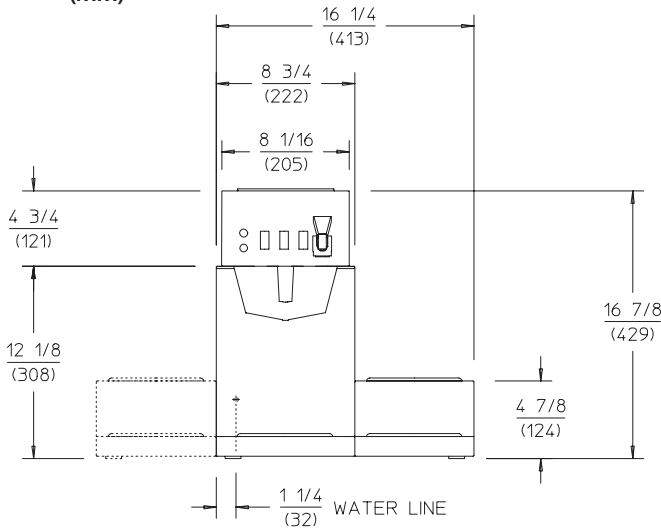

Accessories

Bloomfield offers a full line of coffee warmers, grinders and glass decanters.

BLOOMFIELD

MODELS
8572, 8572L, 8573, 8574

DIMENSIONS: INCH
(MM)

SPECIFICATIONS:

MODELS	WATTS	VOLTS	AMPS	PHASE	POWER SUPPLY CORD
8572, 8572L	1800	120	15	SINGLE	NEMA 5-15P
8572CA	1500	120	12.5	SINGLE	NEMA 5-15P
8572EU, UK	2100	220-240	9	SINGLE	SUPPLIED
8572AU, PI, KO	2100	220-240	9	SINGLE	SUPPLIED
8573	1800	120	15	SINGLE	NEMA-5-15P
*8574	3800	115/230 4-WIRE	17	SINGLE	NONE